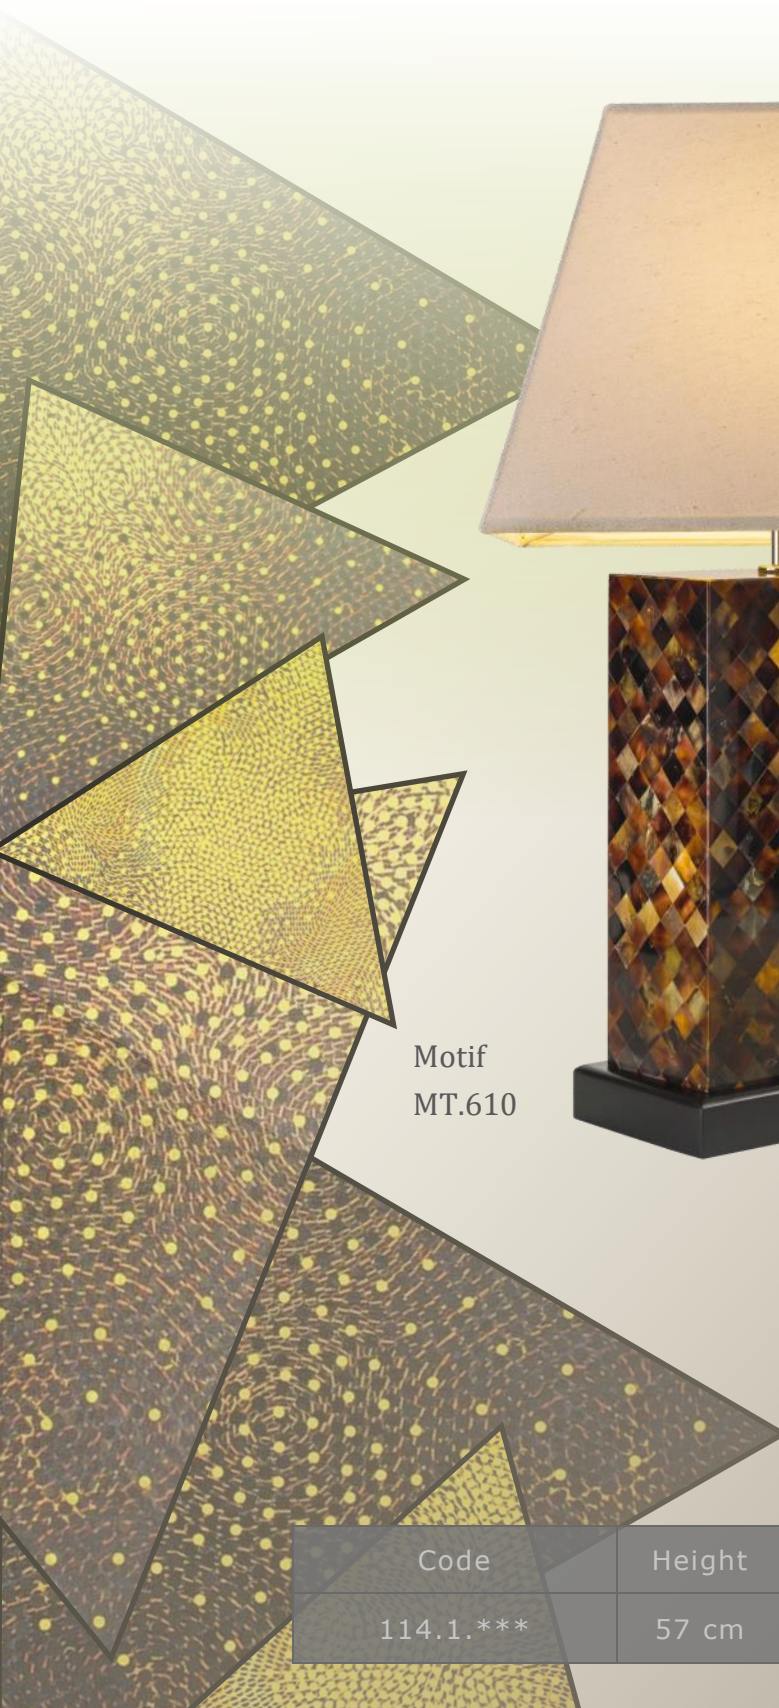

Table Lamp Range of Natural Material
 Finishes in Resin Inlay or Laminate, on wood box..
 Weighted Base. Inline Switch.
 Cotton Shade in Natural Texture White or
 Black Polyester.
 Oval or Empire Rectangle Shade Options.

Bolly

Motif
 MT.610

Motif
 MT.617

Code	Height	Width	Depth	Electrical
114.1.***	57 cm	34 cm	24 cm	1 x E-27